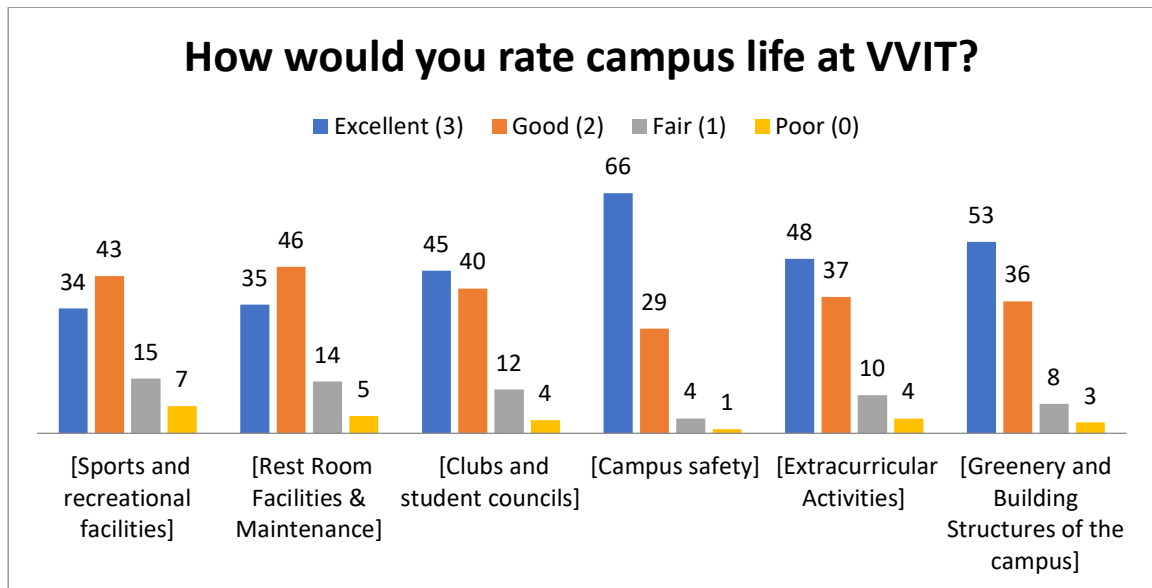

How would you rate campus life at VVIT?

Excellent&:
Good

77%

81%

85%

95%

85%

89%