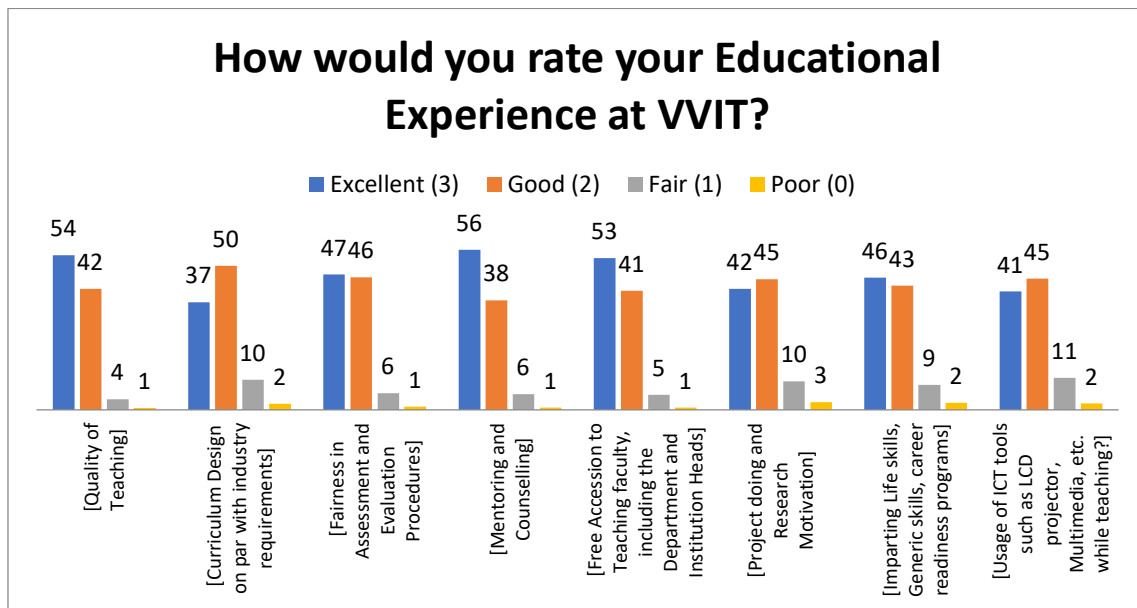

How would you rate your Educational Experience at VVIT?

Excellent&Good: 96%

87%

93%

94%

94%

87%

89%

86%