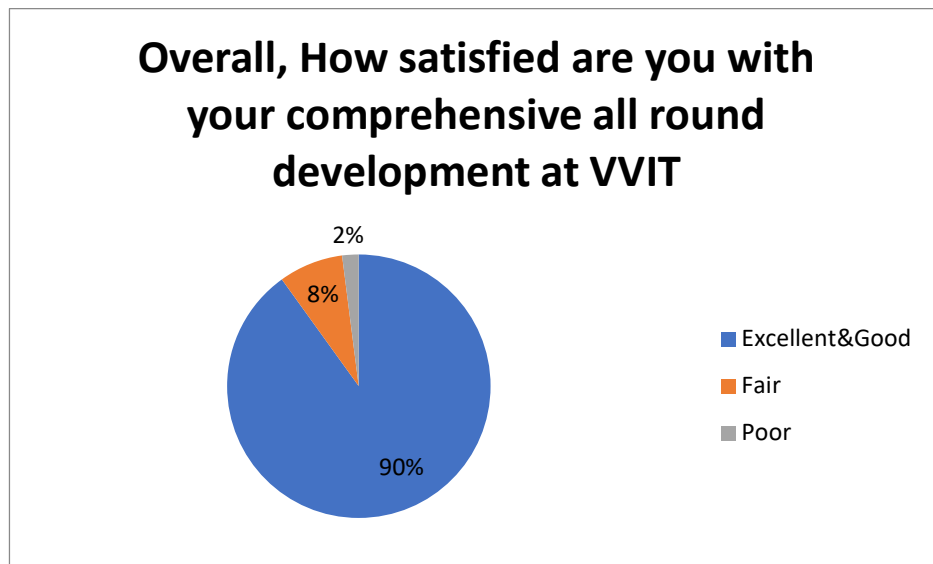

- ☐ Excellent (3)
- ☐ Good (2)
- ☐ Fair (1)
- ☐ Poor (0)

2019-2020