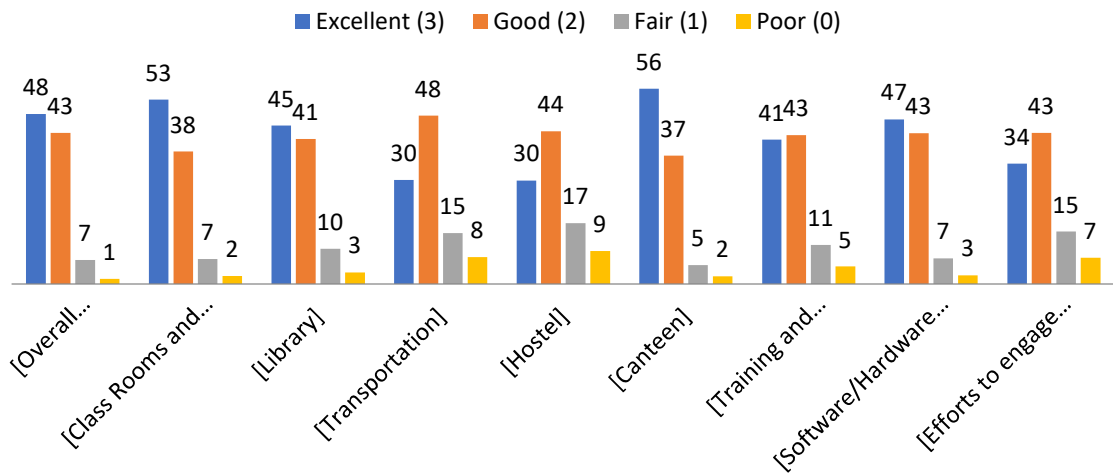

87%

93%

94%

94%

87%

89%

86%

How would you rate your Educational Experience at VVIT?

How would you rate the Infrastructure facilities and student services at VVIT?

Excellent& Good: 91% 91% 86% 78% 74% 93% 84% 90% 77%

How would you rate the Infrastructure facilities and student services at VVIT?