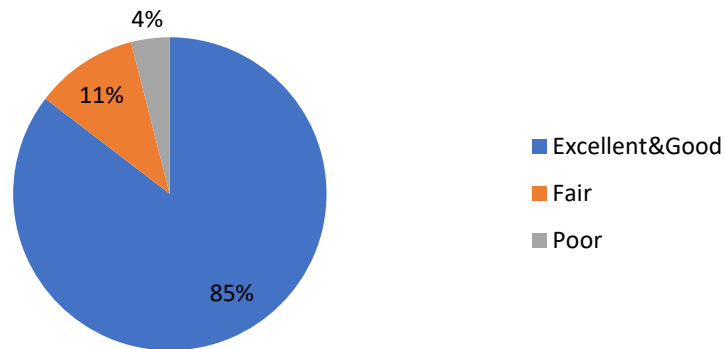

How would you rate campus life at VVIT?

Excellent&:
Good

77%

81%

85%

95%

85%

89%

How would you rate campus life at VVIT?

How would you rate VVIT about nurturing you from your inside?

Excellent: 88%

88%

89%

85%

88%

92%