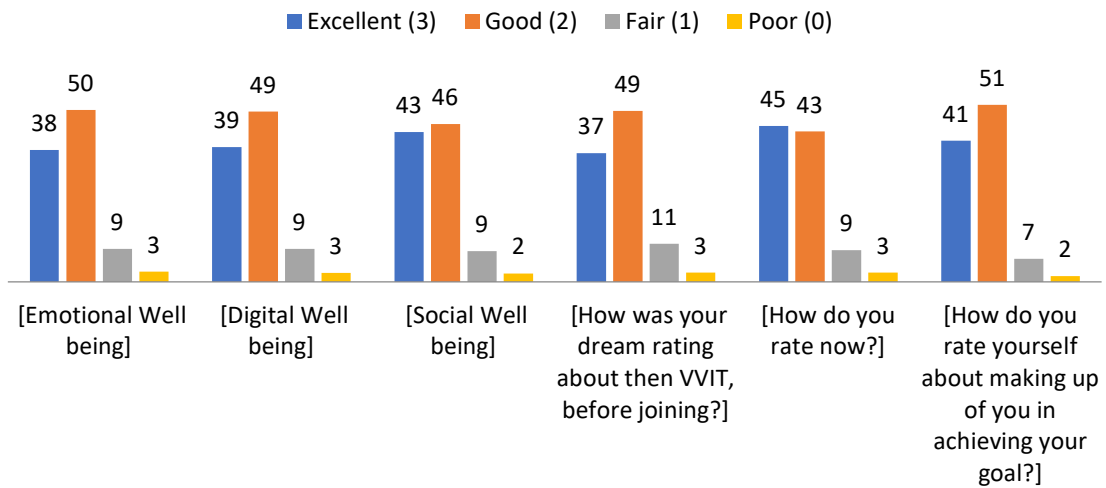

How would you rate campus life at VVIT?

Excellent&:
Good

77%

81%

85%

95%

85%

89%

How would you rate campus life at VVIT?

How would you rate VVIT about nurturing you from your inside?

Excellent: 88%

88%

89%

85%

88%

92%